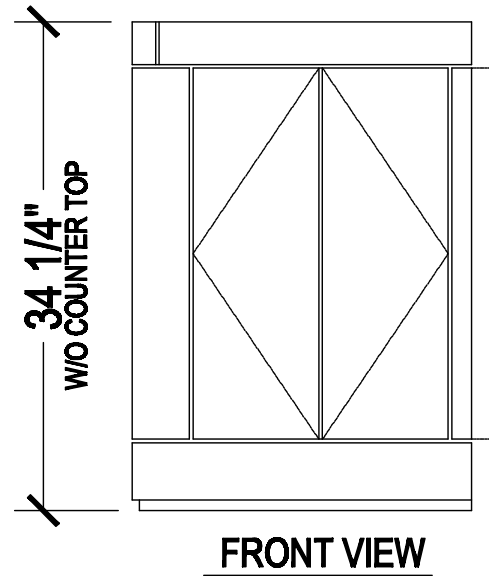

# OUTSIDE CORNER CABINET

## OUTSIDE CORNER CABINET SIZES

MODEL	"A"	"B"
I 2424	23 3/4"	23 3/4"
I 3024	29 3/4"	23 3/4"
I 2430	23 3/4"	29 3/4"
I 3030	29 3/4"	29 3/4"