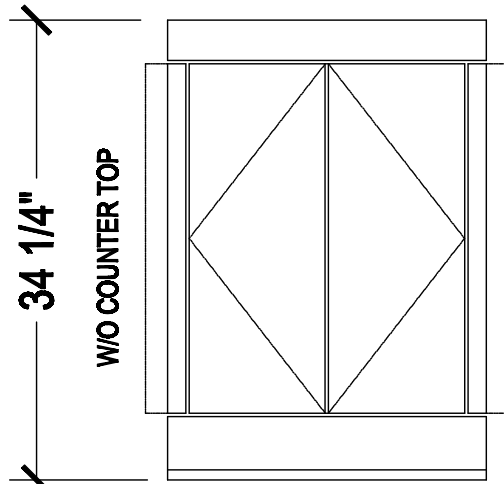

MIDDLE CABINET

FRONT VIEW

PLAN VIEW

MIDDLE CABINET SIZES

MODEL	"A"	"B"
M 2424	23 3/4"	23 7/8"
M 3024	29 3/4"	23 7/8"
M 3624	35 3/4"	23 7/8"
M 2430	23 3/4"	29 7/8"
M 3030	29 3/4"	29 7/8"
M 3630	35 3/4"	29 7/8"