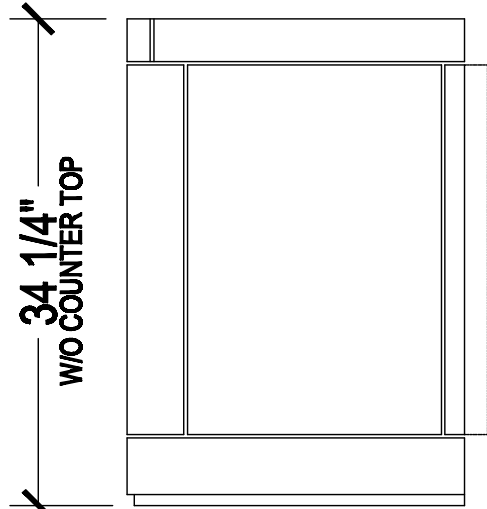

INSIDE CORNER CABINET

FRONT VIEW

"A"
PLAN VIEW

INSIDE CORNER CABINET SIZES

MODEL	"A"	"B"
I 2424	23 3/4"	23 3/4"
I 3024	29 3/4"	23 3/4"
I 2430	23 3/4"	29 3/4"
I 3030	29 3/4"	29 3/4"