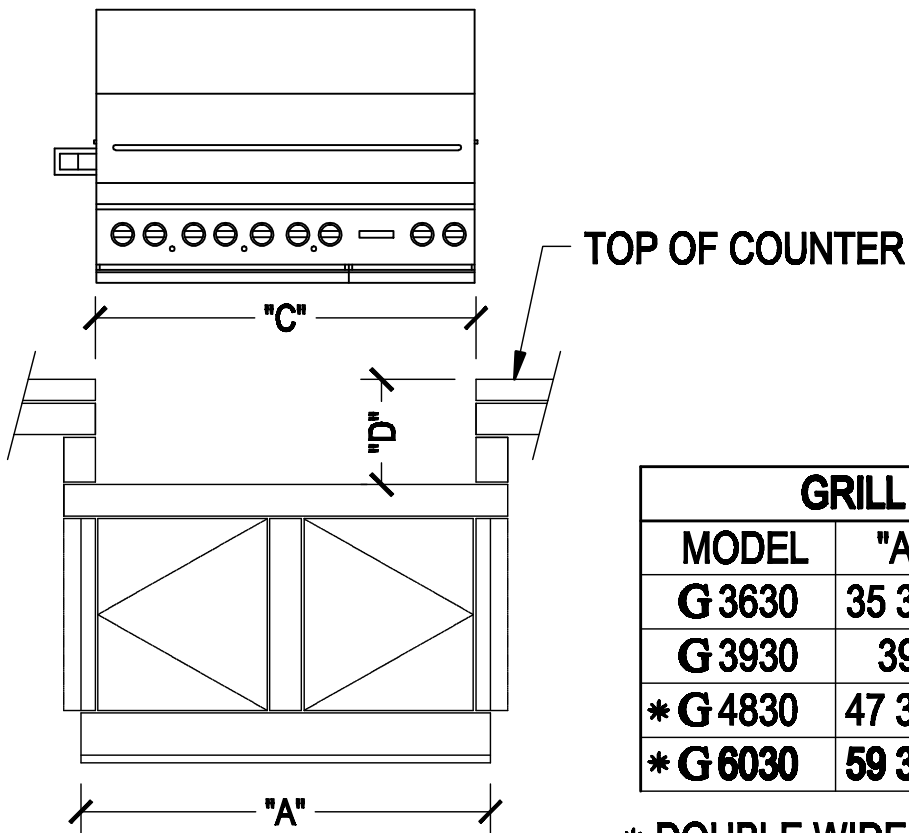

# GRILL CABINET

GRILL CABINET SIZES				
MODEL	"A"	"B"	"C"	"D"
G 3630	35 3/4"	29 7/8"	33"	10"
G 3930	39"	29 7/8"	36 1/4"	10"
* G 4830	47 3/4"	29 7/8"	45"	10"
* G 6030	59 3/4"	29 7/8"	57"	10"

\* DOUBLE WIDE CABINET WITH 4 DOORS